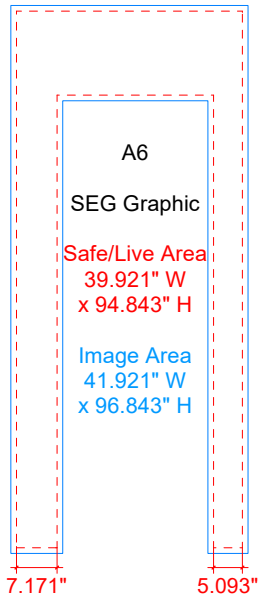

All Raster Art (jpg, tiff, pbg, etc.) must be at least **100 DPI** at print size.

2"  
Wrapped Corner

All Raster Art (jpg, tiff, pbg, etc.) must be at least **100 DPI** at print size.

All Raster Art (jpg, tiff, pbg, etc.) must be at least **100 DPI** at print size.

B1

Vinyl Graphic

Image Area  
Ø 36"

B2

Vinyl Graphic

Image Area  
Ø 36"

Add 2" Bleed to Vinyl Graphics

All Raster Art (jpg, tiff, pbg, etc.) must be at least **100 DPI** at print size.